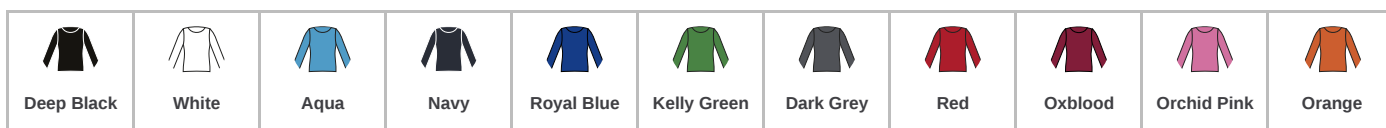

11425 SOL'S

SOL'S Ladies Majestic Long Sleeve T-Shirt

Sizes: **S - XXL**

Material: **100% semi-combed ringspun cotton.***

Weight: **150 gsm**

Features

- This item runs small in comparison to some other brands. Please check sizing before decoration.
- Fitted cut with side seams.
- Low ribbed collar.
- Taped neck.
- Twin needle sleeves and hem.

Size conversions

	S	M	L	XL	XXL
Size:	S	M	L	XL	XXL
Ladies size:	8/10	10/12	12/14	14/16	16/18

Product notices

Manufacturer code: **Majestic**

Commodity Code: **61091000**

Country of origin: **Bangladesh**

*Grey marl 85% cotton/15% viscose.