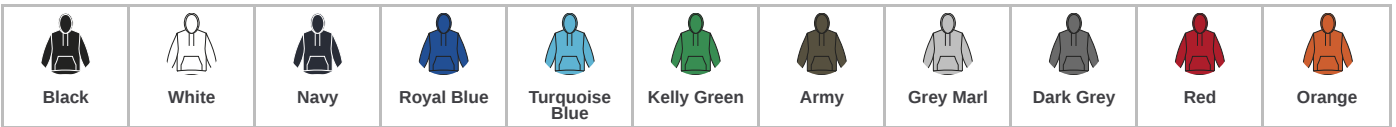

**SOL'S**  
the fair spirit

**13251 SOL'S**

SOL'S Unisex Slam Hooded Sweatshirt

Sizes: **XS - XXL**

Material: **50% ringspun cotton/50% polyester.**

Weight: **320 gsm**

**Features**

- Brushed back fleece.
- Drop shoulder style.
- Self colour flat drawcord.
- Front pouch pocket.
- Elastane ribbed cuffs and hem.

**Size conversions**

	<b>XS</b>	<b>S</b>	<b>M</b>	<b>L</b>	<b>XL</b>	<b>XXL</b>
Size:	XS	S	M	L	XL	XXL
Chest (to fit):	35/36	36/38	38/40	41/42	43/44	45/47

**Product notices**

Manufacturer code: **Slam**

Colour representation is only as accurate as the web design process allows.