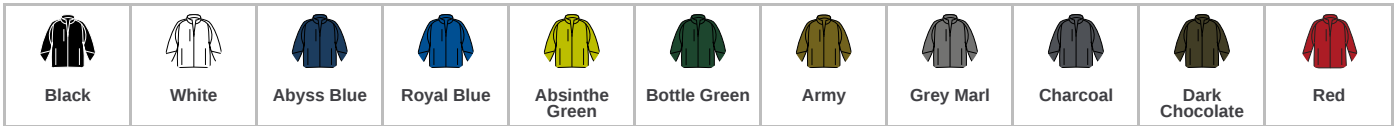

SOL'S
the fair spirit

46600 SOL'S

SOL'S Relax Soft Shell Jacket

Sizes: **S - 4XL**

Material: **Three layer soft shell.**

Features

- 94% polyester/6% elastane outer.
- Polyester fleece backed.
- Mesh lined front panels.
- Showerproof, windproof and breathable.
- Taped neck.
- Collar high full length zip with chin guard and inner zip guard.
- Right chest zip pocket.
- Two front zip pockets.
- Tear release adjustable cuffs.
- Drawcord hem.
- Drop hem.
- Access for decoration.

Size conversions

	S	M	L	XL	XXL	3XL	4XL
Size:	S	M	L	XL	XXL	3XL	4XL
Chest (to fit):	36/38	38/40	41/42	43/44	45/47	47/49	50/52

Product notices

Manufacturer code: **Relax**

Colour representation is only as accurate as the web design process allows.