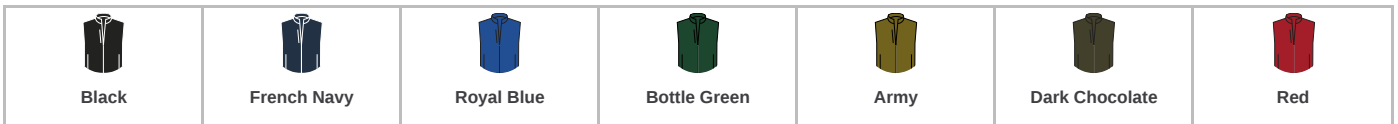

SOL'S
the fair spirit

46601 SOL'S

SOL'S Rallye Soft Shell Bodywarmer

Sizes: **S - 3XL**

Material: **Three layer stretch soft shell.**

Features

- 94% polyester/6% elastane outer.
- Polyester fleece backed.
- Mesh lined front body panels.
- Shower resistant, windproof and breathable.
- Taped neck.
- Collar high full length zip with chin guard and inner zip guard.
- Right chest zip pocket.
- Two front zip pockets.
- Adjustable drawcord hem.
- Drop hem.
- Access for decoration.

Size conversions

	S	M	L	XL	XXL	3XL
Size:	S	M	L	XL	XXL	3XL
Chest (to fit):	36/38	38/40	41/42	43/44	45/47	47/49

Product notices

Manufacturer code: **Rallye**

Colour representation is only as accurate as the web design process allows.