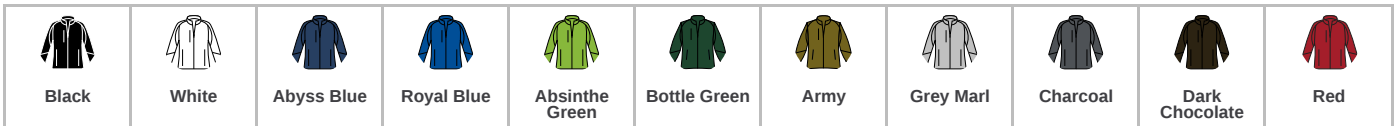

SOL'S
the fair spirit

46800 SOL'S

SOL'S Ladies Roxy Soft Shell Jacket

Sizes: **S - XXL**

Material: **Three layer soft shell.**

Features

- 94% polyester/6% elastane outer.
- Polyester fleece backed.
- Mesh lined front panels.
- Showerproof, windproof and breathable.
- Shaped fit.
- Taped neck.
- Collar high full length zip with chin guard and inner zip guard.
- Right chest zip pocket.
- Two front zip pockets.
- Tear release adjustable cuffs.
- Adjustable drawcord hem.
- Drop hem.
- Access for decoration.

Size conversions

	S	M	L	XL	XXL
Size:	S	M	L	XL	XXL
Ladies size:	8/10	10/12	12/14	14/16	16/18

Product notices

Manufacturer code: **Roxy**

Colour representation is only as accurate as the web design process allows.