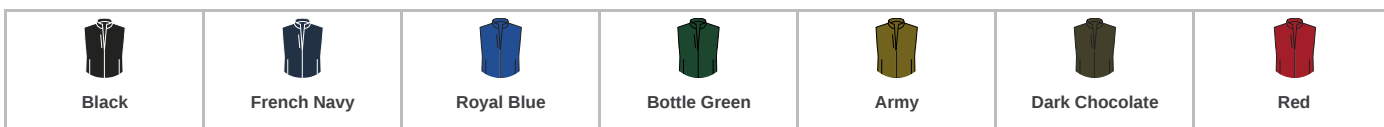

SOL'S
the fair spirit

46801 SOL'S

SOL'S Ladies Rallye Soft Shell Bodywarmer

Sizes: **S - XXL**

Material: **Three layer stretch soft shell.**

Features

- 94% polyester/6% elastane outer.
- Polyester fleece backed.
- Mesh lined front body panels.
- Shower resistant, windproof and breathable.
- Shaped fit.
- Taped neck.
- Collar high full length zip with chin guard and inner zip guard.
- Right chest zip pocket.
- Two front zip pockets.
- Adjustable drawcord hem.
- Drop hem.
- Access for decoration.