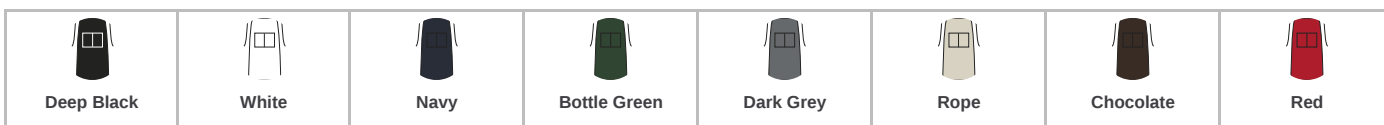

SOL'S
the fair spirit

88020 SOL'S

SOL'S Greenwich Apron

Sizes: **ONE**
Material: **65% polyester/35% cotton.**
Weight: **240 gsm**

Features

- Large front pocket with two compartments.
- Self fabric ties.
- Width 90cm.
- Length 65cm.
- Domestic wash 60°C.

Size conversions

	ONE
Size:	One size

Product notices

Manufacturer code: **Greenwich**

Commodity Code: **62114310**

Country of origin: **Bangladesh**

Colour representation is only as accurate as the web design process allows.