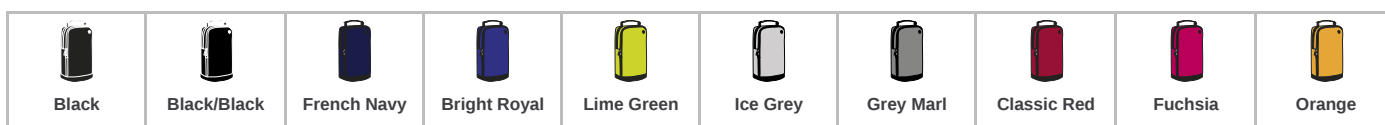

BagBase®

BG540 BagBase

BagBase Athleisure Sports Shoe/Accessory Bag

Sizes: **ONE**

Material: **600D/420D polyester combination.**

Features

- Water resistant fabric.
- Wipe clean interior.
- Grab handle.
- Rear mesh pocket.
- Authentic metal ventilation eyelet.
- Capacity 8 litres.

Size conversions

	ONE
Dimensions:	35 x 19 x 12 cm
Print area:	23 x 15 cm
Embroidery:	15 flat bed hoop

Product notices

Manufacturer code: **BG540**

Commodity Code: **42029298**

Country of origin: **China**

Colour representation is only as accurate as the web design process allows.