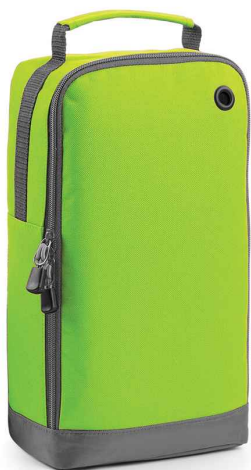

BagBase®

BG540 BagBase

BagBase Athleisure Sports Shoe/Accessory Bag

Sizes: **ONE**

Material: **600D/420D polyester combination.**

Features

- Water resistant fabric.
- Wipe clean interior.
- Grab handle.
- Rear mesh pocket.
- Authentic metal ventilation eyelet.
- Capacity 8 litres.

Size conversions

	ONE
Dimensions:	35 x 19 x 12 cm
Print area:	23 x 15 cm
Embroidery:	15 flat bed hoop

Product notices

Manufacturer code: **BG540**

Commodity Code: **42029298**

Country of origin: **China**

Colour representation is only as accurate as the web design process allows.