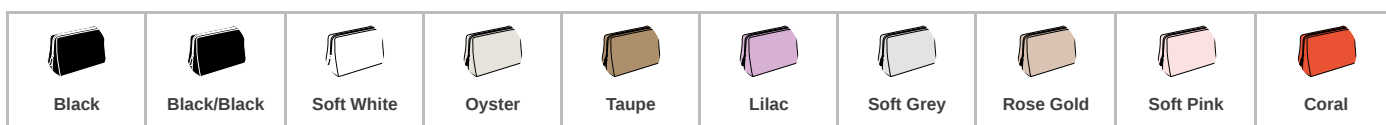

BagBase®

BG751 BagBase

BagBase Boutique Accessory Case

Sizes: **M - L**

Material: **100% leather-look PU.**

Features

- Saffiano fine grain.
- Soft touch lining.
- Zip closure.
- Multi-purpose use.
- Tear out label.

Size conversions

	M	L
Size:	M	L
Dimensions (cm):	18 x 11 x 4.5	25 x 16 x 10.3
Print area (cm):	15 x 8	21 x 4
Capacity (litres):	0.75	3

Product notices

Commodity Code: **42023210**

Colour representation is only as accurate as the web design process allows.