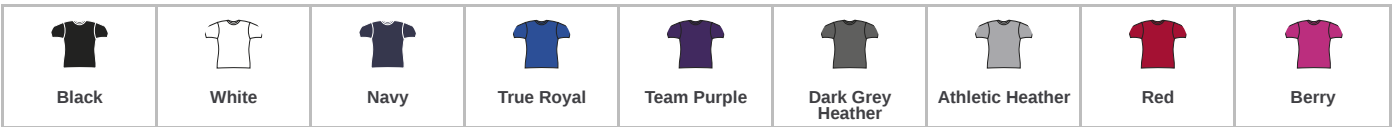

BELLA+CANVAS®

BL6004 Bella+Canvas

Bella Ladies Favourite T-Shirt

Sizes: **S - XL**

Material: **100% airlume combed ringspun cotton.***

Weight: **145 gsm**

Features

- Fitted style.
- Ribbed collar.
- Shoulder to shoulder taping.
- Longer length.
- Twin needle stitching.
- Tear out label.

Size conversions

	S	M	L	XL
Size:	S	M	L	XL
Ladies size:	6/8	10/12	14/16	18/20
Chest (to fit):	30/32	32/34	34/36	36/38

Product notices

Manufacturer code: **6004**

Commodity Code: **61091000**

Country of origin: **Nicaragua**

*Athletic heather 90% airlume combed ringspun cotton/10% polyester.

**Dark grey heather 52% airlume combed ringspun cotton/48% polyester.

Colour representation is only as accurate as the web design process allows.