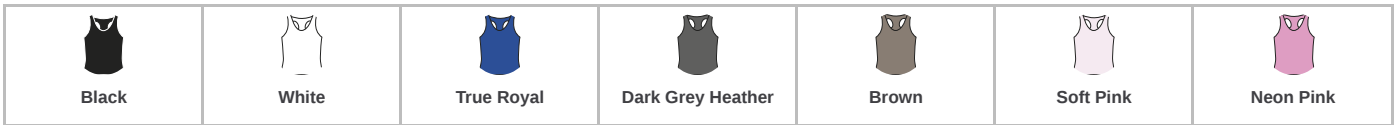

BELLA + CANVAS®

BL8800 Bella+Canvas

Bella Ladies Flowy Racer Back Tank Top

Sizes: **S - XL**
Material: **65% polyester/35% viscose.**
Weight: **125 gsm**

Features

- Relaxed draped fit.
- Racer back style with sheering at seam.
- Overlock stitched hem.
- Tear out label.