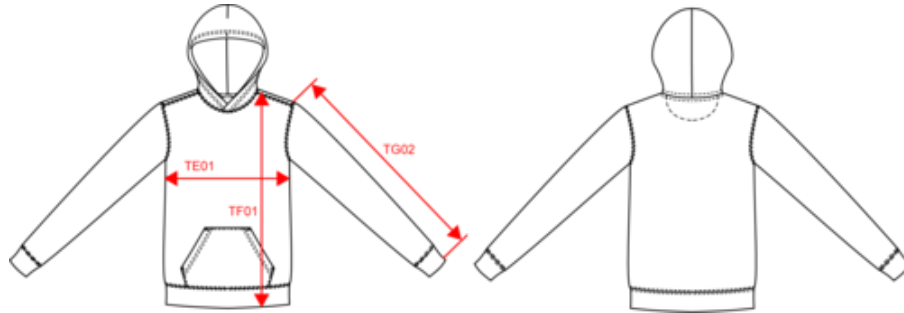

85% cotton/15% polyester. Made from 85% organic cotton and 15% post-consumer recycled polyester. 100% cotton outer surface. LSF (Low Shrinkage Fleece) 3-thread brushed fleece. Combed cotton. Enzyme-washed. Straight fit. 1x1 ribbed neck, cuffs and hem in tubular assembling for a better finish. Kangaroo pocket. Lined hood with 180 gr 100% cotton Jersey. Matching jersey taped neck and half-moon finish inside neck. Twin needle stitching at neck, cuffs and hem. No brand label at neck, size tab only for ease of rebranding.

KARIBAN

K4029

Kids' eco-friendly hooded sweatshirt

Dimensions (cm)

| Measurements in cm | 12/14 ans | 4/6 ans | 6/8 ans | 6/8 ans | 8/10 ans | 10/12 ans |
|------------------------------|-----------|---------|---------|---------|----------|-----------|
| TF01 - Total height from HSP | 45.90 | 50.70 | 55.50 | 60.30 | 65.10 | |
| TG02 - Long sleeve length | 40.65 | 44.85 | 49.25 | 53.85 | 58.45 | |